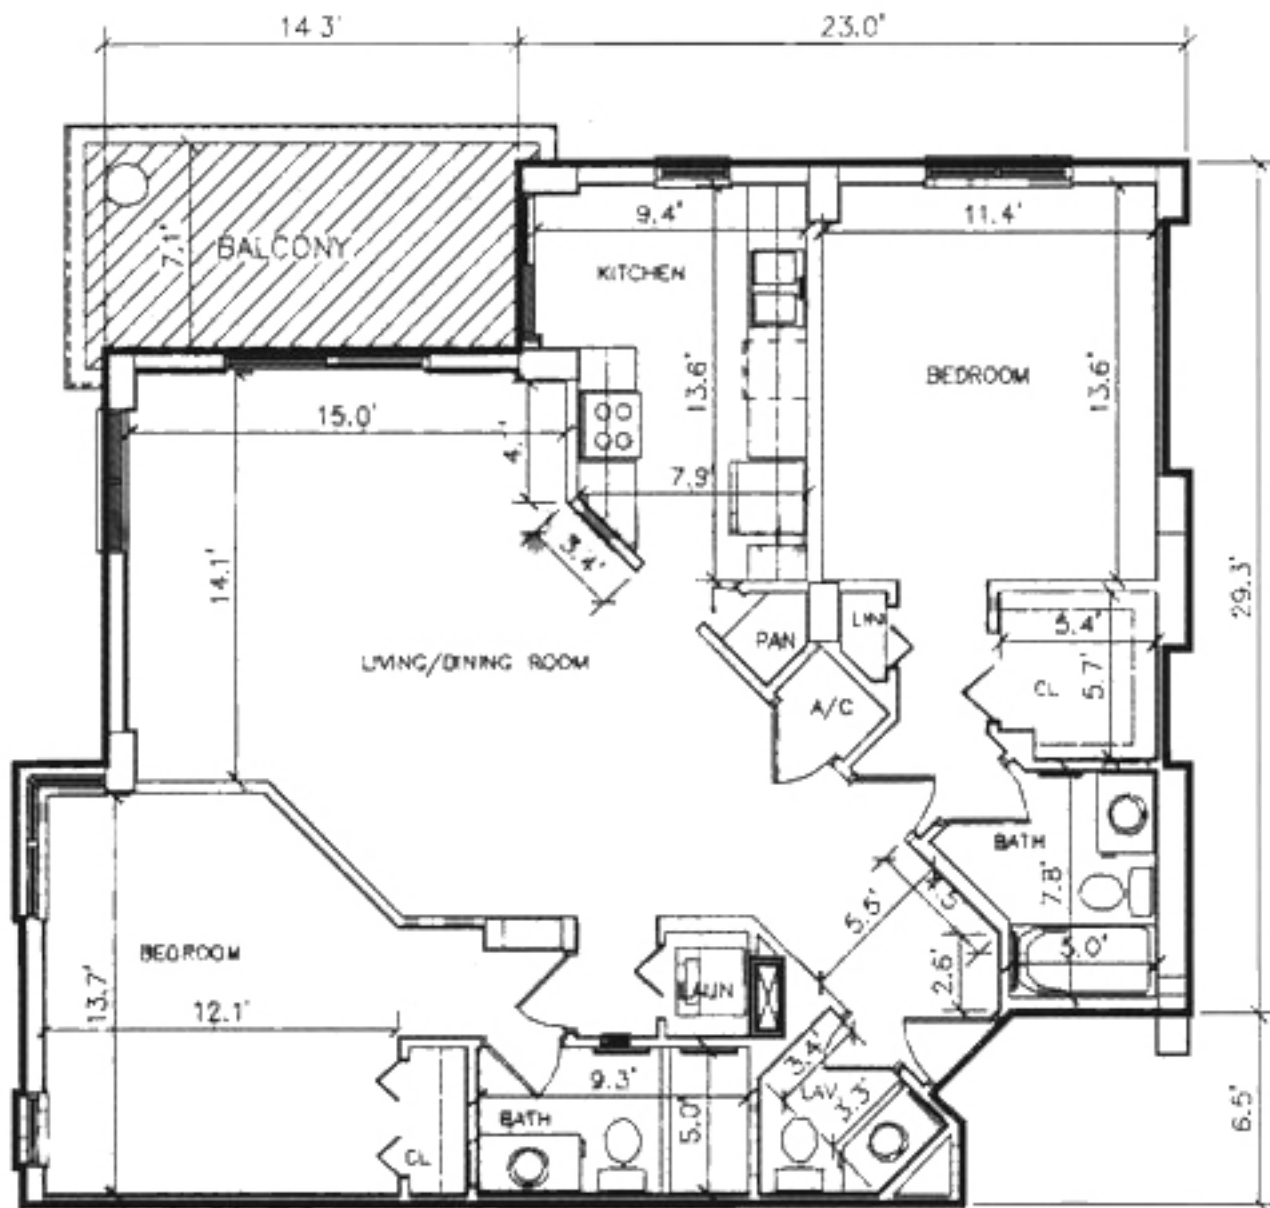

Viceroy

2 Bedroom, 2 & 1/2 Bath

Living Area 1,230 SF • Balcony 102 SF

04